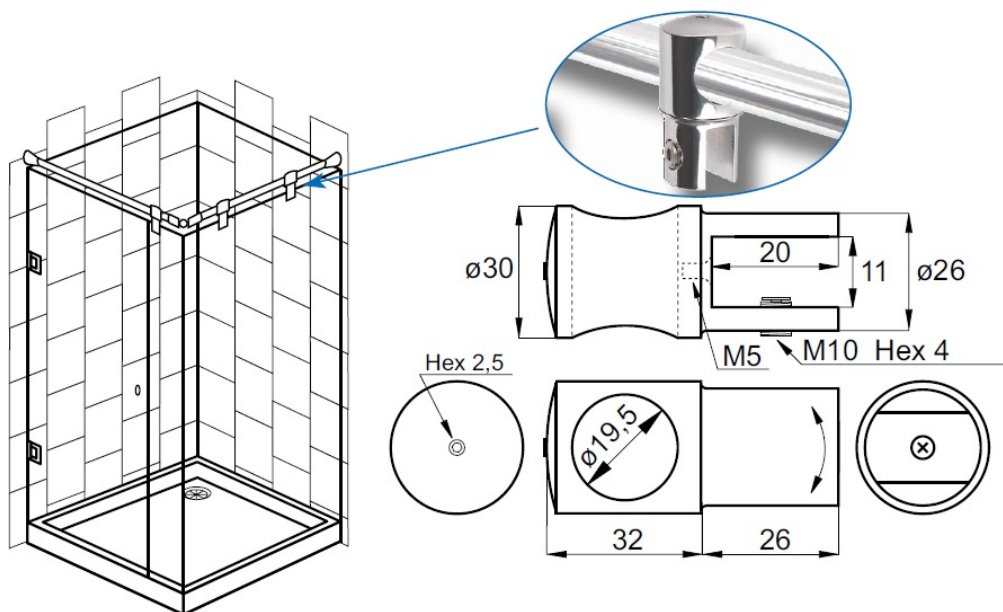

PRODUCT SHEET

Description:

Bar To Glass Centre Bracket, F/ø19mm Tube, Polished Brass, 8-10mm Glass, W/Open Bar Hole

Item number:

15.26.103-8

Units	Box	Carton	HS Code	Barcode
Pcs.	1	50	8302419000	
				5704866506281